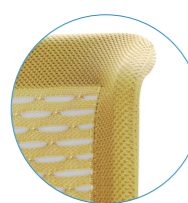

1. 靠背: 针织网布靠背, 弹性透气耐磨。
Backrest: Knit screen cloth backrest, elastic ventilated and wear-resisting.