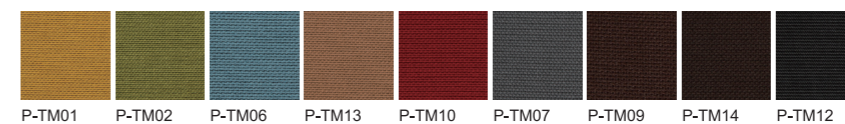

材质 Material

半皮 Half Leather