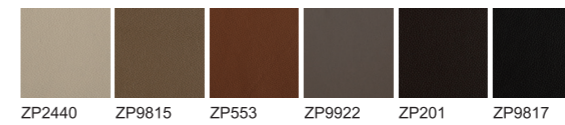

材质 Material

半皮 Half Leather