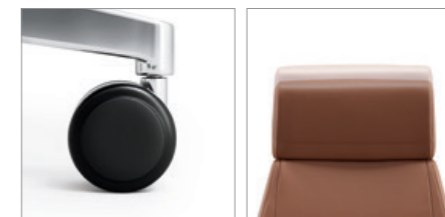

Leather cover

Lustrous  
Comfortable

铝合金固定扶手 光泽感强 皮质覆面 呵护手肘

# COUPE

Synchronous tilting

同步倾仰，顺应人体的后仰趋势，达到同步倾仰的舒适坐感，满足专注办公、休闲放松、午休小憩的不同需求。办公室内需要临时的会议小组，这就需要一把灵活移动的座椅。库珀 PU 尼龙万向轮，360° 自由旋转，静音移动，帮助快速进入会议模式。可调节的饱满头枕，有效呵护颈椎，让头部得到完善的支撑，办公或后仰休息不同状态下均能让头部有所依靠，从而放松身心。

Synchronous tilting follows the reclining inertance of the body and satisfies the working needs of different situations. Flexible seats are indispensable catalysts for impromptu discussions. Coupe's PU nylon casters feature 360° free rotation and silent movement. The meeting mode can be activated at any time. Adjustable headrest offers solid support for your head and cervical vertebrae, thus helps you to relax yourselves.